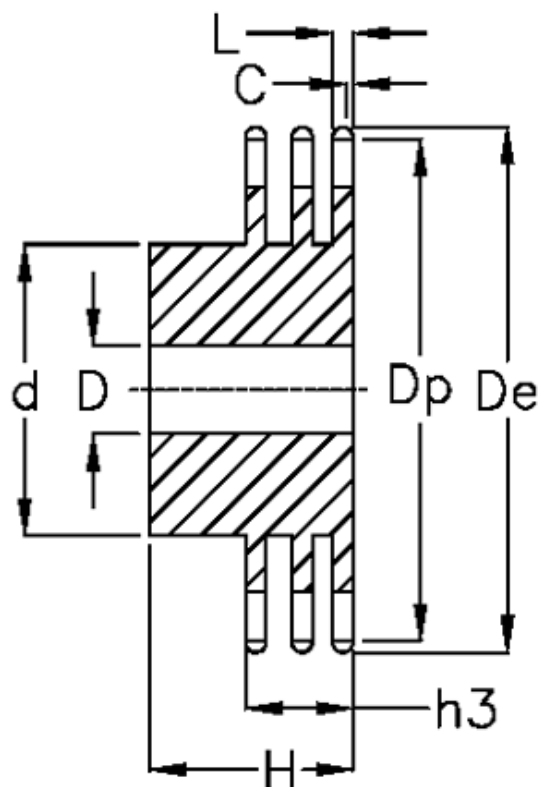

# Data Sheet

Article number: 616013010039

Description: Sprocket 24 B-3 Z=39 triplex  
predrilled

## Measures

C	= 4	h3	= 120.3
d	= *170	L	= 23.6
D	= 40±0,5	Number of teeth	= 39
De	= 488.5		
Dp	= 473.5		
For chain size	= 1 1/2" x 1"		
For chain type	= 24 B-3		
H	= 150		